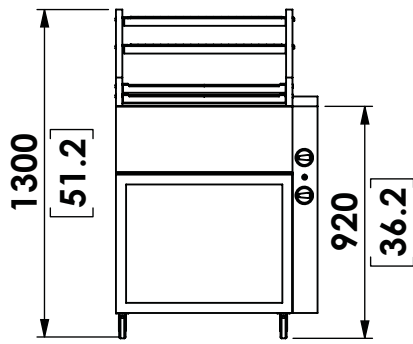

2x 3/4" Gas Connections

2x 3/4" Gas Connections

TECHNICAL DATA

Heat Output

High Setting	Double	2x 44KW / 150,000 Btu (net)
	Single	2 x 22KW / 75,000 Btu (net)
Low Setting	Double	2 x 20.8KW / 66,000 Btu (net)
	Single	2 x 10.4KW / 33,000 Btu (net)

Gas Supply Pressure 20 mBar / 7 Inch

Gas Rate 2.75 m³ / hr

Connection 2 x 3/4"

Installation Requirments:

The oven must be vented in accordance with all relevant local codes and regulations.

Please Note:

Continuous product improvement is a policy of the Clay Oven Co. Ltd. therefore specification and design are subject to change without notice.

The Clay Oven Co. Ltd.

46 Bideford Avenue, Perivale, London. UB6 7QB

Tel: +44 (0) 208 896 2696 Fax: +44 (0) 208 896 2686

www.clayovens.com