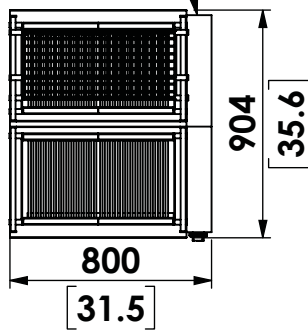

The Clay Oven Co. Ltd.

46 Bideford Avenue, Perivale, London. UB6 7QB

Tel: +44 (0) 208 896 2696 Fax: +44 (0) 208 896 2686

www.clayovens.com

2x 3/4" Gas Connections

Single

2x 3/4" Gas Connections

Double

TECHNICAL DATA

Heat Output

High Setting	Double	2x 44KW / 150,000 Btu (net)
	Single	2 x 22KW / 75,000 Btu (net)
Low Setting	Double	2 x 20.8KW / 66,000 Btu (net)
	Single	2 x 10.4KW / 33,000 Btu (net)

Gas Supply Pressure 20 mBar / 7 Inch