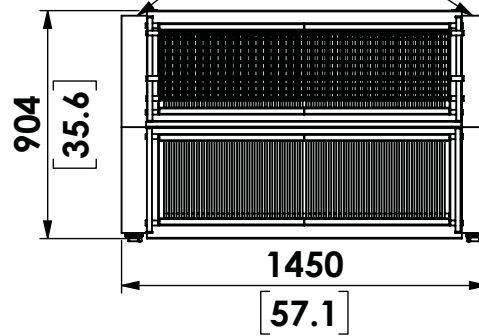

2x 3/4" Gas Connections

2x 3/4" Gas Connections

Double

TECHNICAL DATA

Heat Output

High Setting	Double	2x 44KW / 150,000 Btu (net)
	Single	2 x 22KW / 75,000 Btu (net)
Low Setting	Double	2 x 20.8KW / 66,000 Btu (net)
	Single	2 x 10.4KW / 33,000 Btu (net)

Gas Supply Pressure 20 mBar / 7 Inch

Gas Rate 2.75 m³ / hr

Connection 2 x 3/4"

Installation Requirments:

The oven must be vented in accordance with all relevant local codes and regulations.

Please Note:

Continuous product improvement is a policy of the Clay Oven Co. Ltd. therefore specification and design are subject to change without notice.

The Clay Oven Co. Ltd.

46 Bideford Avenue, Perivale, London. UB6 7QB

Tel: +44 (0) 208 896 2696 Fax: +44 (0) 208 896 2686

www.clayovens.com